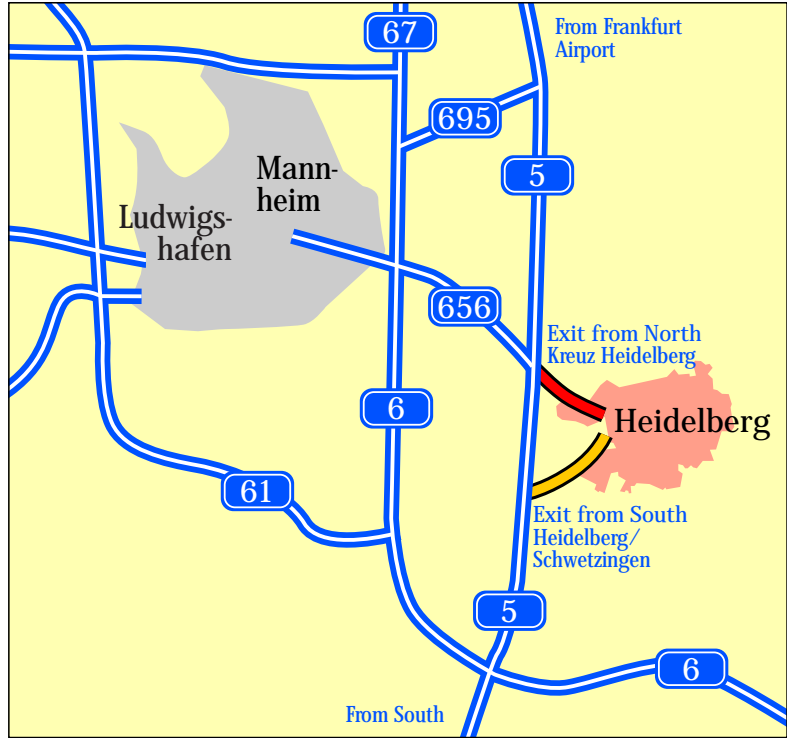

Location

Heidelberg

Directions from North and West to ORPEGEN Pharma:

From Frankfurt airport take the highway towards Basel. At Darmstadt you leave this for the Stuttgart/Heidelberg highway to the right and cross-over to the left.

At Heidelberg exit you go straight ahead, do not change directions. At your first traffic light (TL) you turn right, go straight over a railroad bridge (Czerny-Brücke), 2 TLs. After the bridge TL you go left, Czernyring, 2 TLs. At the second TL you go right (Güteramtsstrasse) and cross that road to the other side to enter into a little street on the other side where an American Car Dealer is located. That little street brings you to ORPEGEN Pharma, next corner left and then to the right is our gate (dead end, 200 meters away from your last TL).

Directions from South to ORPEGEN Pharma:

Exit highway 5 at Heidelberg South/Schwetzingen. Go straight ahead into Heidelberg crossing under a railroad bridge. There at the second and third TL (white HEIDELBERG Building) to the left into Czernyring, next TL left into Güteramtsstraße, next left, next corner left and then to the right is our gate (dead end, 200 meters away from your last TL).