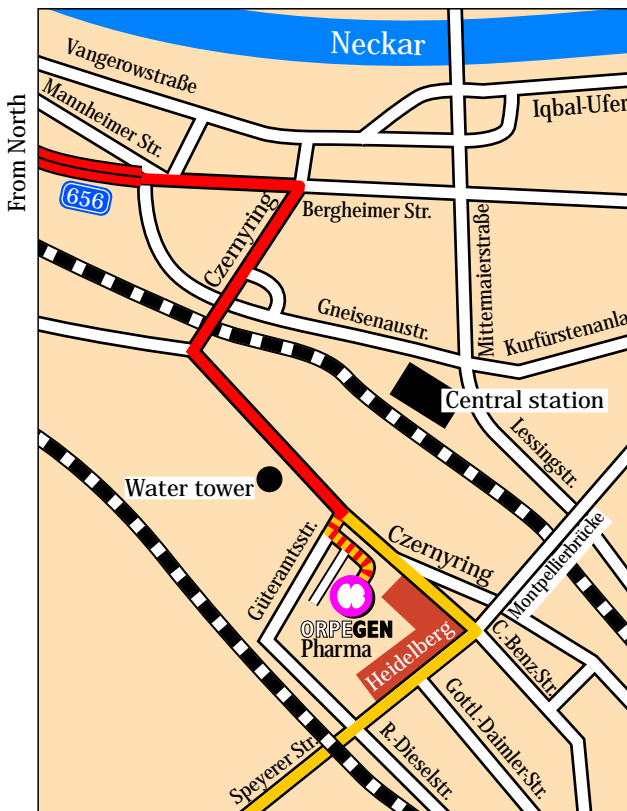

Location

Heidelberg

Directions from North and West to ORPEGEN Pharma:

From Frankfurt airport take the highway towards Basel. At Darmstadt you leave this for the Stuttgart/Heidelberg highway to the right and cross-over to the left.

At Heidelberg exit you go straight ahead, do not change directions. At your first traffic light (TL) you turn right, go straight over a railroad bridge (Czerny-Brücke), 2 TLs. After the bridge TL you go left, Czernyring, 2 TLs. At the second TL you go right (Güteramtsstrasse) and cross that road to the other side to enter into a little street on the other side where an American Car Dealer is located. That little street brings you to ORPEGEN Pharma, next corner left and then to the right is our gate (dead end, 200 meters away from your last TL).

Directions from South to ORPEGEN Pharma:

Exit highway 5 at Heidelberg South/Schwetzingen. Go straight ahead into Heidelberg crossing under a railroad bridge. There at the second and third TL (white HEIDELBERG Building) to the left into Czernyring, next TL left into Güteramtsstraße, next left, next corner left and then to the right is our gate (dead end, 200 meters away from your last TL).