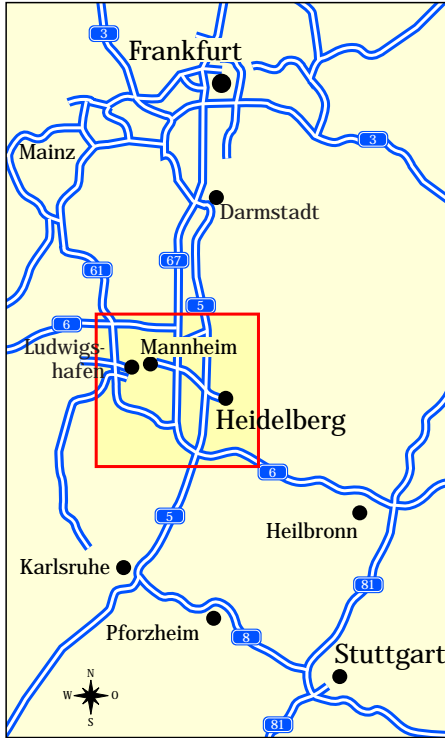

Location

Heidelberg

Directions from North and West to ORPEGEN Pharma:

From Frankfurt airport take the highway towards Basel. At Darmstadt you leave this for the Stuttgart/Heidelberg highway to the right and cross-over to the left.

At Heidelberg exit you go straight ahead, do not change directions. At your first traffic light (TL) you turn right, go straight over a railroad bridge (Czerny-Brücke), 2 TLs. After the bridge TL you go left, Czernyring, 2 TLs. At the second TL you go right (Güteramtsstrasse) and cross that road to the other side to enter into a little street on the other side where an American Car Dealer is located. That little street brings you to ORPEGEN Pharma, next corner left and then to the right is our gate (dead end, 200 meters away from your last TL).

Directions from South to ORPEGEN Pharma:

Exit highway 5 at Heidelberg South/Schwetzingen. Go straight ahead into Heidelberg crossing under a railroad bridge. There at the second and third TL (white HEIDELBERG Building) to the left into Czernyring, next TL left into Güteramtsstraße, next left, next corner left and then to the right is our gate (dead end, 200 meters away from your last TL).